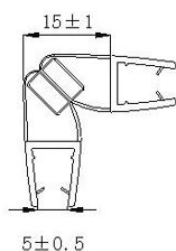

PRODUCT SHEET

Description:

PVC Seal Glass To Glass, White Magnet, 90/180DG, S-5711, F/6 mm Glass, 2,5 Mtr.

Item number:

15.22.305-1

Units	Box	Carton	HS Code	Barcode
Pair	4	20	3925901000	 5704866443364

SISO A/S