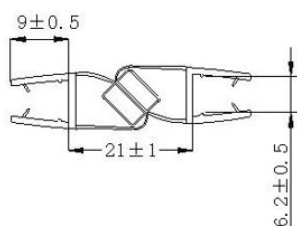

PRODUCT SHEET

Description:

PVC Seal Glass To Glass, White Magnet, 90/180DG, S-5711, F/6 mm Glass, 2,5 Mtr.

Item number:

15.22.305-1

Units	Box	Carton	HS Code	Barcode
Pair	4	20	3925901000	 5704866443364

SISO A/S