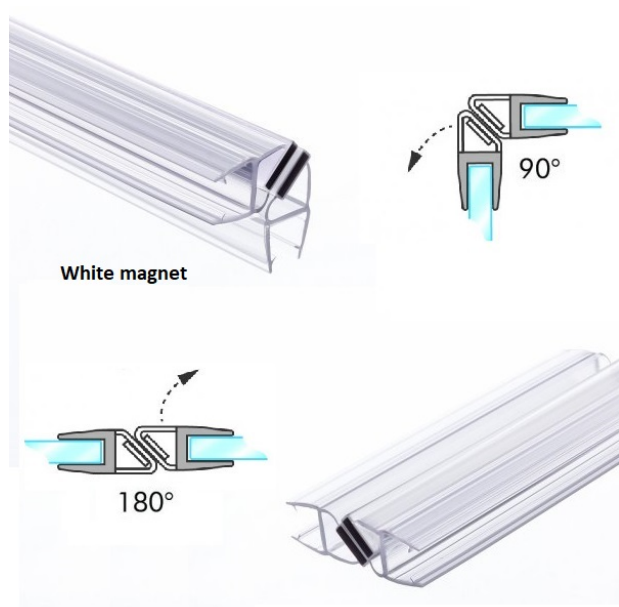

PRODUCT SHEET

Description:

PVC Seal Glass To Glass, White Magnet, 90/180DG, S-5711, F/6 mm Glass, 2,5 Mtr.

Item number:

15.22.305-1

Units	Box	Carton	HS Code	Barcode
Pair	4	20	3925901000	 5704866443364

SISO A/S